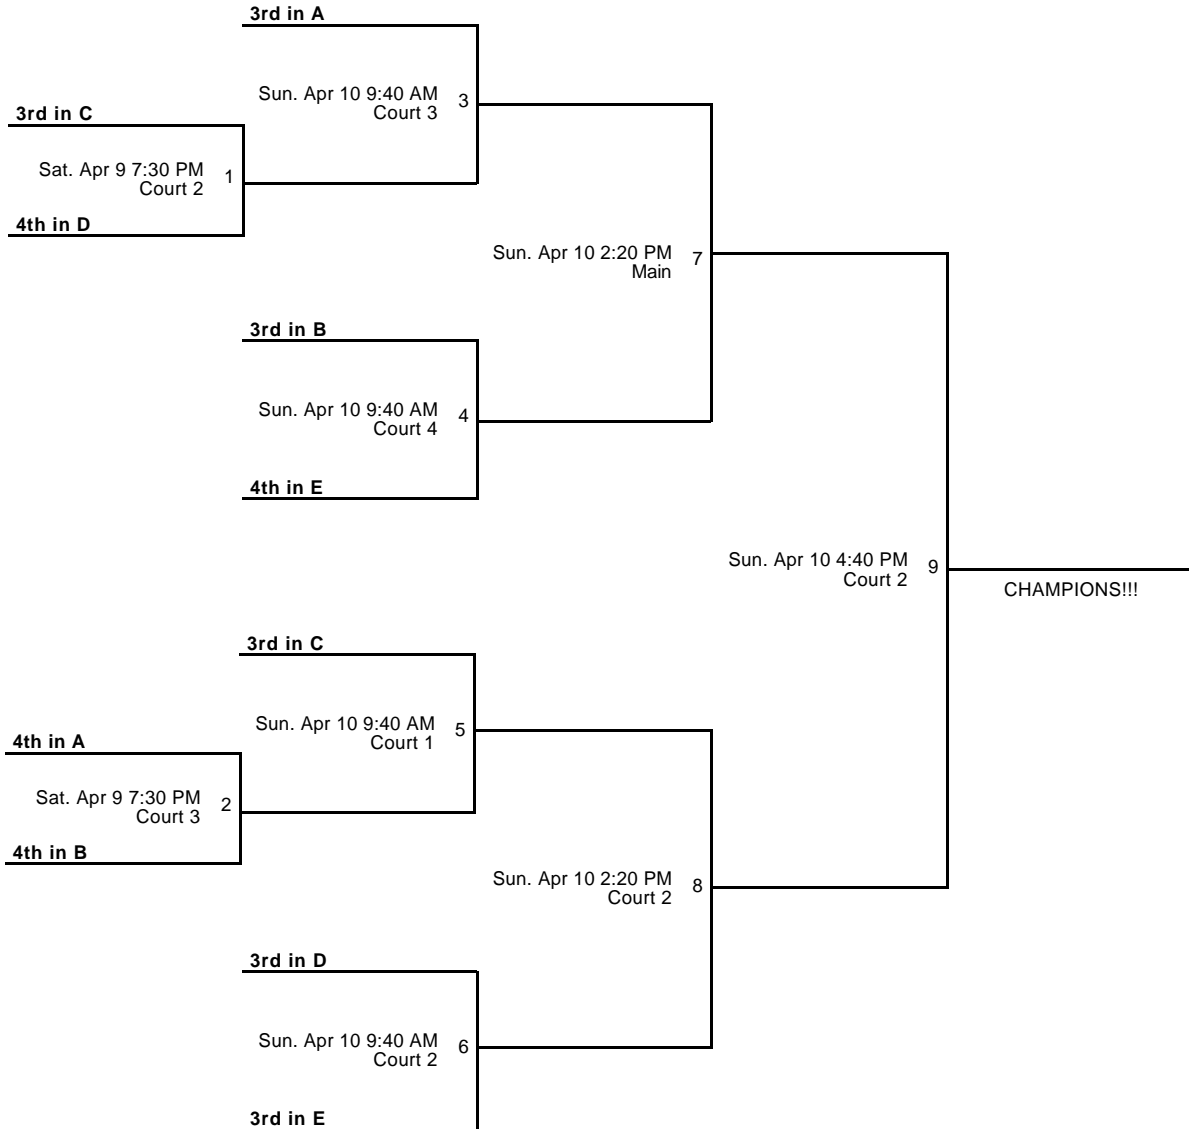

6th Annual Queen of the Court Classic
8th Grade Girls Championship
Bracket (Select Division)
Apr 8-10, 2016

Court 2 - Desoto HS Court 3 - Desoto HS Main - Desoto HS Court 1 - Desoto East JH Court 2 - Desoto East JH
Court 3 - McCowan MS Court 4 - McCowan MS