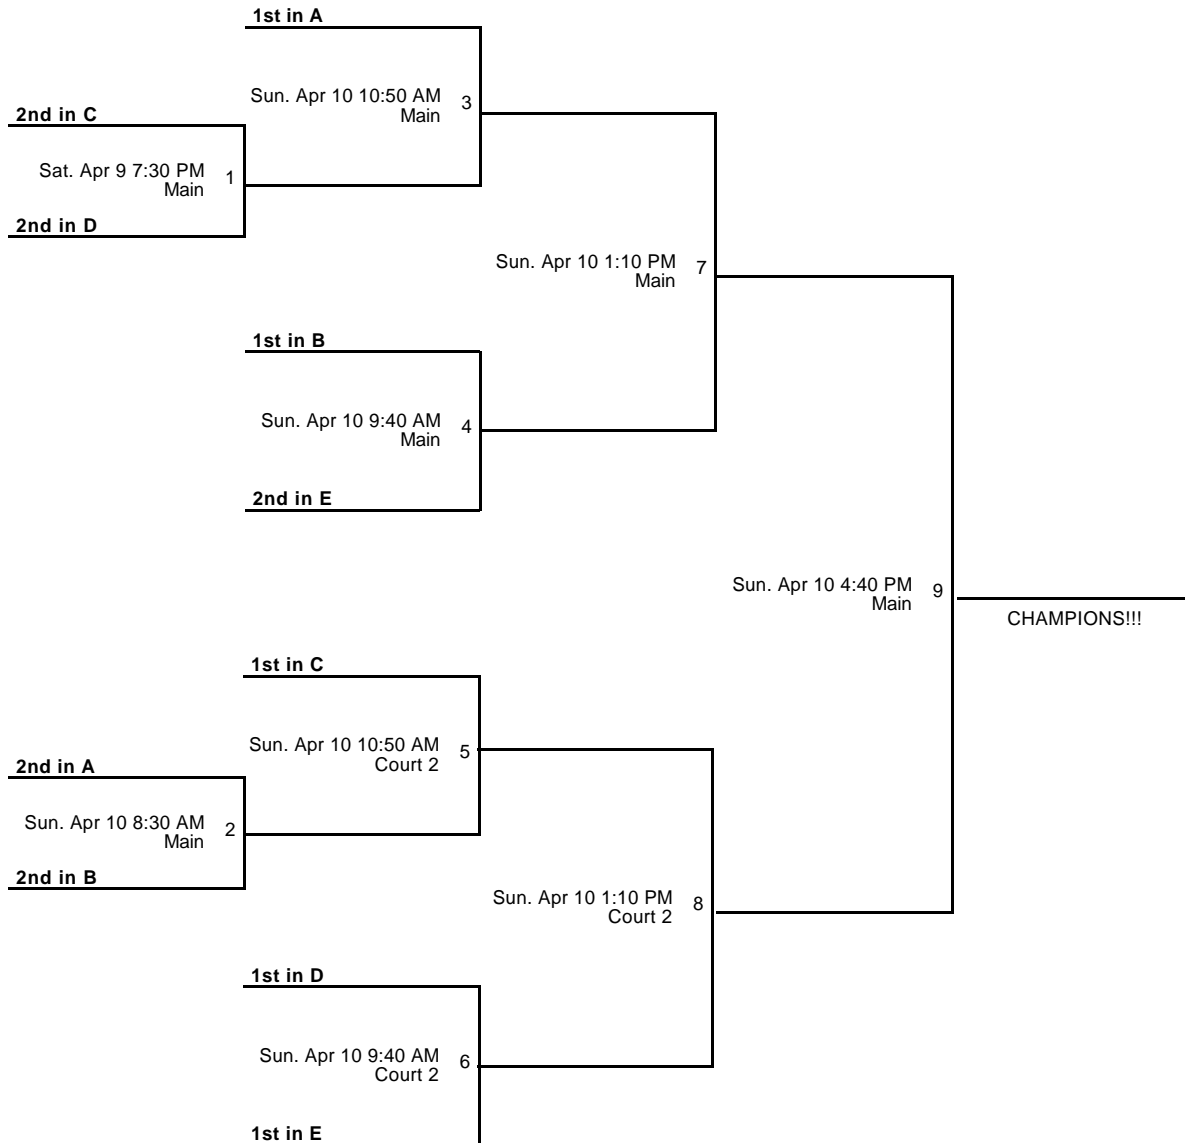

## Courts

Main - Desoto HS

Court 2 - Desoto HS

Court 3 - Desoto HS

Powered by Exposure Basketball Events

6th Annual Queen of the Court Classic  
8th Grade Girls Championship  
Bracket (ELITE DIVISION)

Apr 8-10, 2016