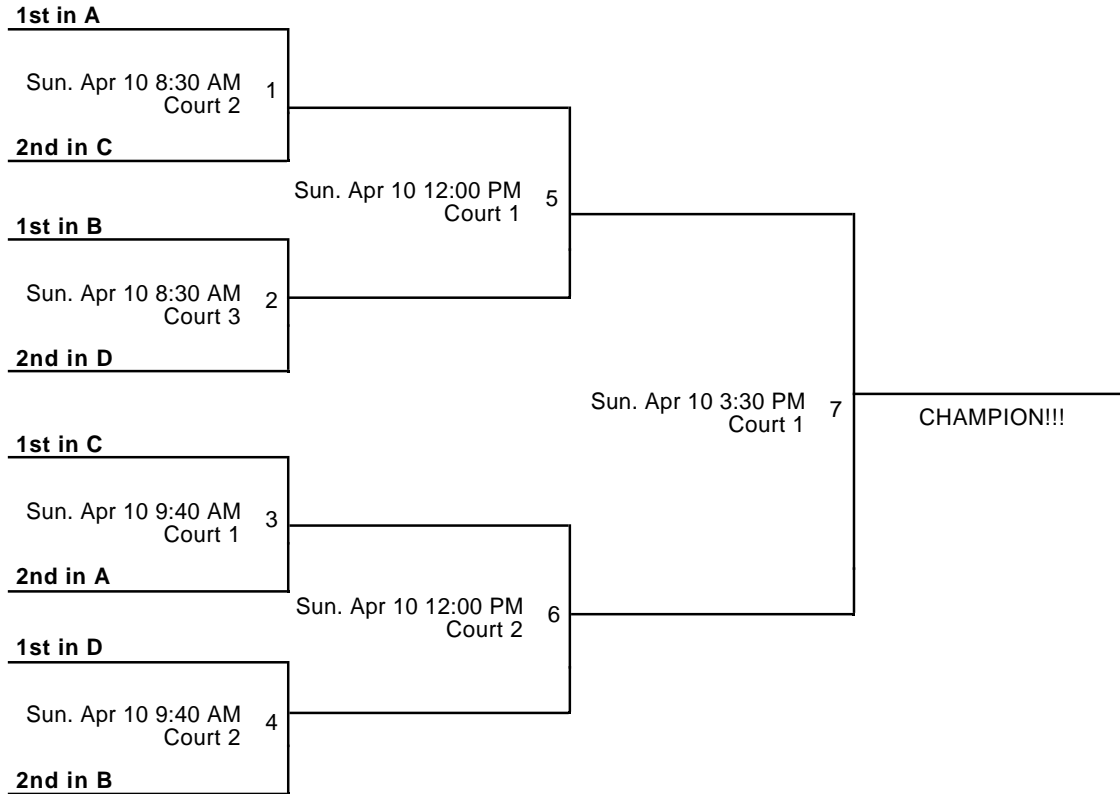

6th Annual Queen of the Court Classic
**5th Grade Girls Championship
Bracket (ELITE DIVISION)**

Apr 8-10, 2016

Court 3 - Desoto HS Court 1 - Desoto Towncenter (Rec.) Court 2 - Desoto Towncenter (Rec.)