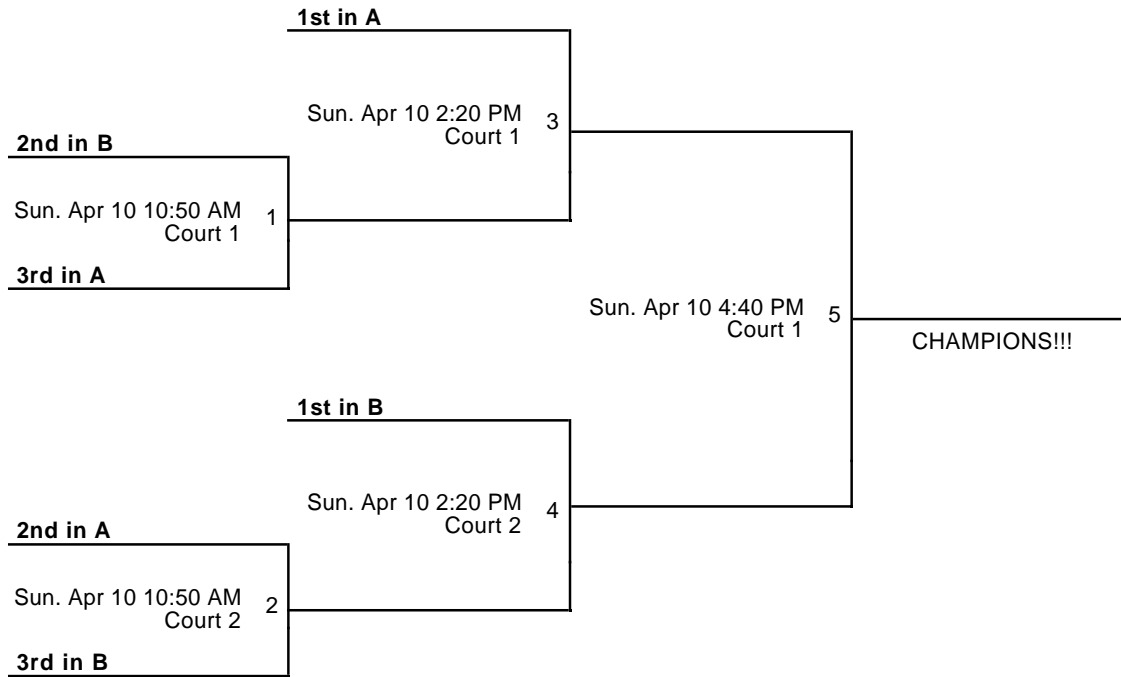

6th Annual Queen of the Court Classic

SUPERSTARS-Elite HS Championship Bracket!!!

Apr 8-10, 2016

Court 1 - Desoto Towncenter (Rec.) Court 2 - Desoto Towncenter (Rec.)

Revised 4/5/2016 9:10 PM - Powered by Exposure Basketball Events