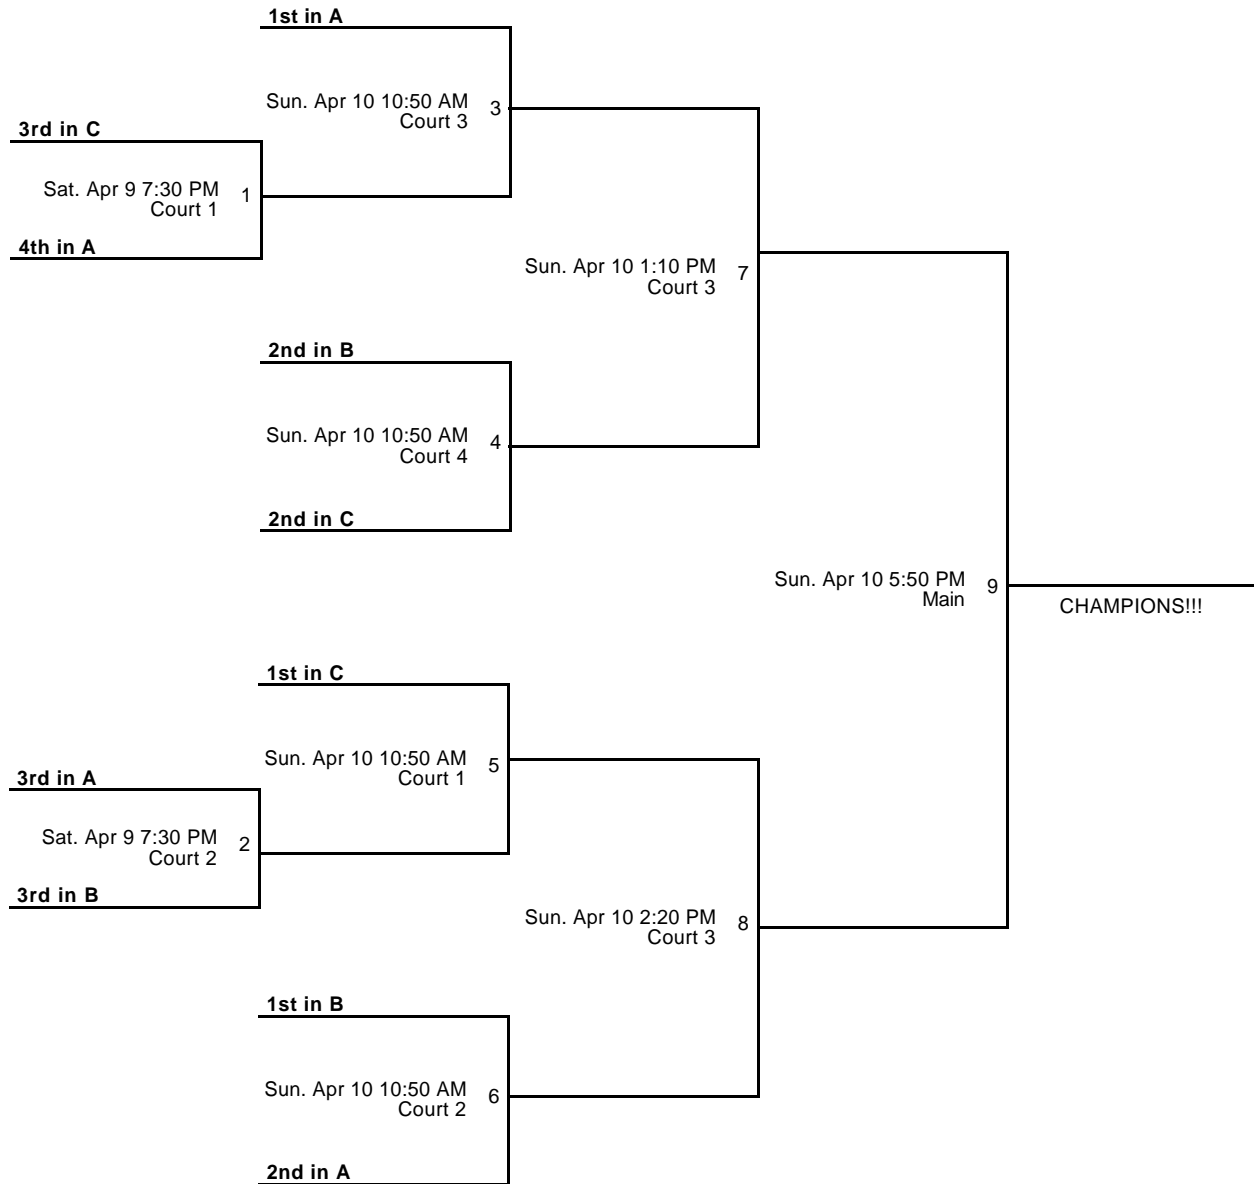

Courts

Court 1 - Desoto East JH

Court 2 - Desoto East JH

Powered by Exposure Basketball Events

6th Annual Queen of the Court Classic
7th Grade Girls Championship
Bracket

Apr 8-10, 2016

Court 3 - Desoto HS Main - Desoto HS Court 1 - Desoto East JH Court 2 - Desoto East JH Court 3 - McCowan MS
 Court 4 - McCowan MS