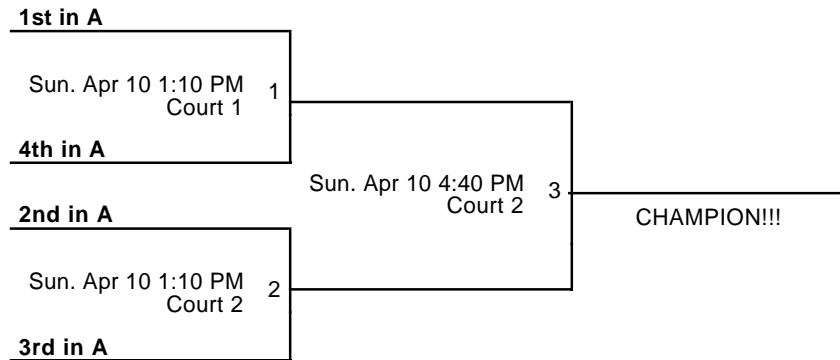

Courts

Court 1 - Desoto Towncenter (Rec.)

Court 2 - Desoto Towncenter (Rec.)

Powered by Exposure Basketball Events

6th Annual Queen of the Court Classic
3rd Grade Girls Championship
Bracket

Apr 8-10, 2016

Court 1 - Desoto Towncenter (Rec.) Court 2 - Desoto Towncenter (Rec.)