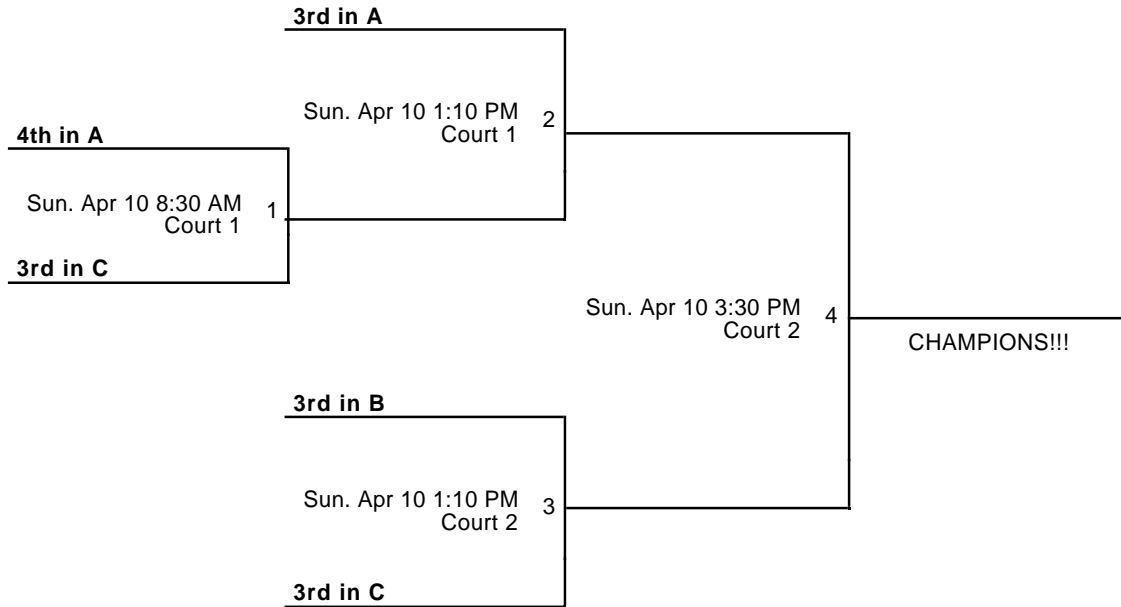

Courts

Court 1 - Desoto Towncenter (Rec.)

Court 2 - Desoto East JH

Court 2 - Desoto Towncenter (Rec.)

Powered by Exposure Basketball Events

6th Annual Queen of the Court Classic
**5th Grade Girls Championship
 Bracket (ELITE DIVISION)**

Apr 8-10, 2016

Court 3 - Desoto HS Court 1 - Desoto Towncenter (Rec.) Court 2 - Desoto Towncenter (Rec.)

6th Annual Queen of the Court Classic
5th Grade Girls Championship
Bracket (Select Division)

Apr 8-10, 2016