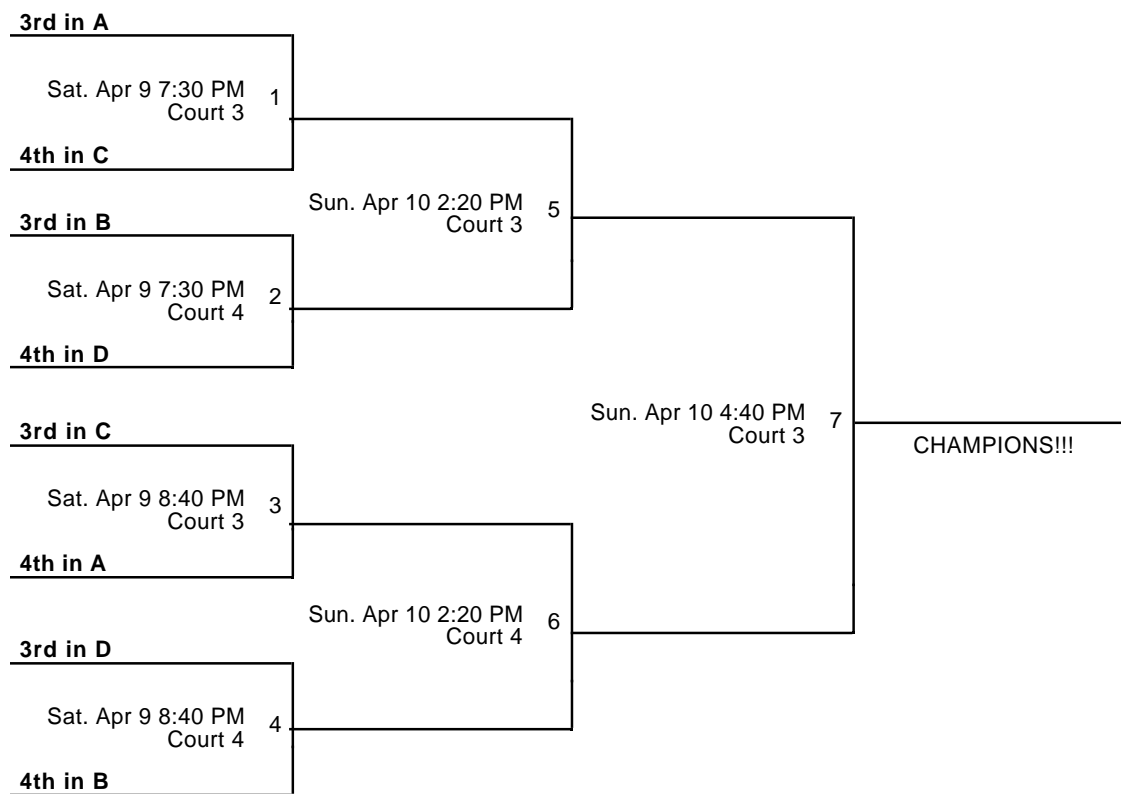

6th Annual Queen of the Court Classic
6th Grade Girls Championship
Bracket (SELECT DIVISION)

Apr 8-10, 2016

Court 3 - McCowan MS Court 4 - McCowan MS