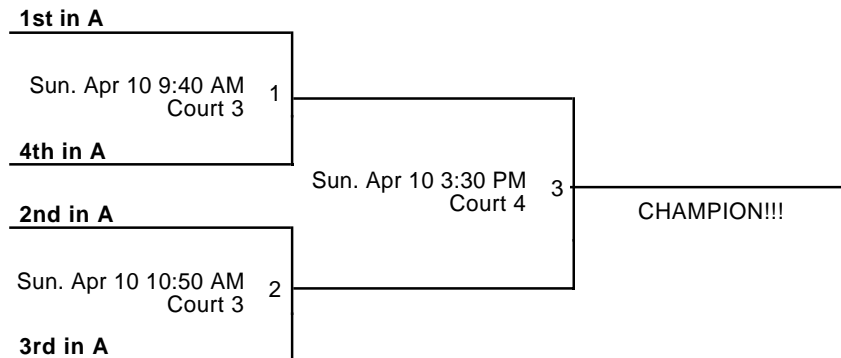

Date	Time	Court	Away/Home	Score
Sat, 4/9	9:00 AM	3	A3 vs A4	
Sat, 4/9	10:10 AM	3	A1 vs A2	
Sat, 4/9	12:30 PM	3	A1 vs A3	
Sat, 4/9	1:40 PM	3	A2 vs A4	

Courts

Court 3 - Desoto HS

Powered by Exposure Basketball Events

6th Annual Queen of the Court Classic
4th Grade Girls Championship
Bracket

Apr 8-10, 2016

Court 3 - Desoto HS Court 4 - McCowan MS

Revised 4/5/2016 4:42 PM - Powered by Exposure Basketball Events

6th Annual Queen of the Court Classic