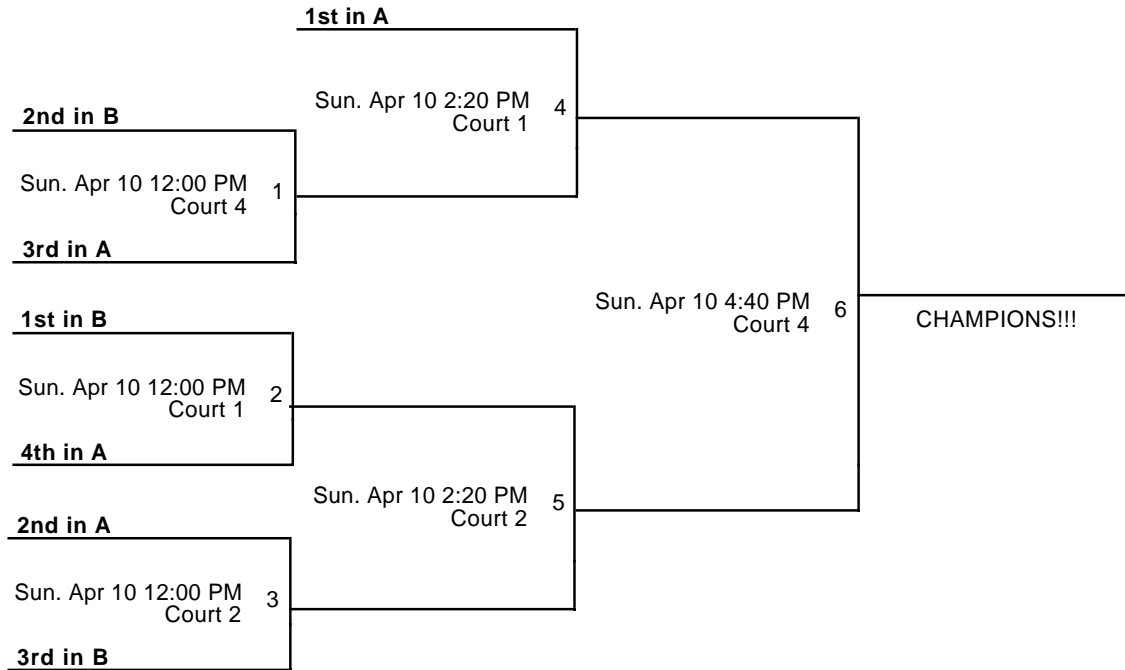

6th Annual Queen of the Court Classic
**FUTURE STARS-9th Grade HS
Girls Championship Bracket**

Apr 8-10, 2016

Court 1 - Desoto East JH Court 2 - Desoto East JH Court 4 - McCowan MS