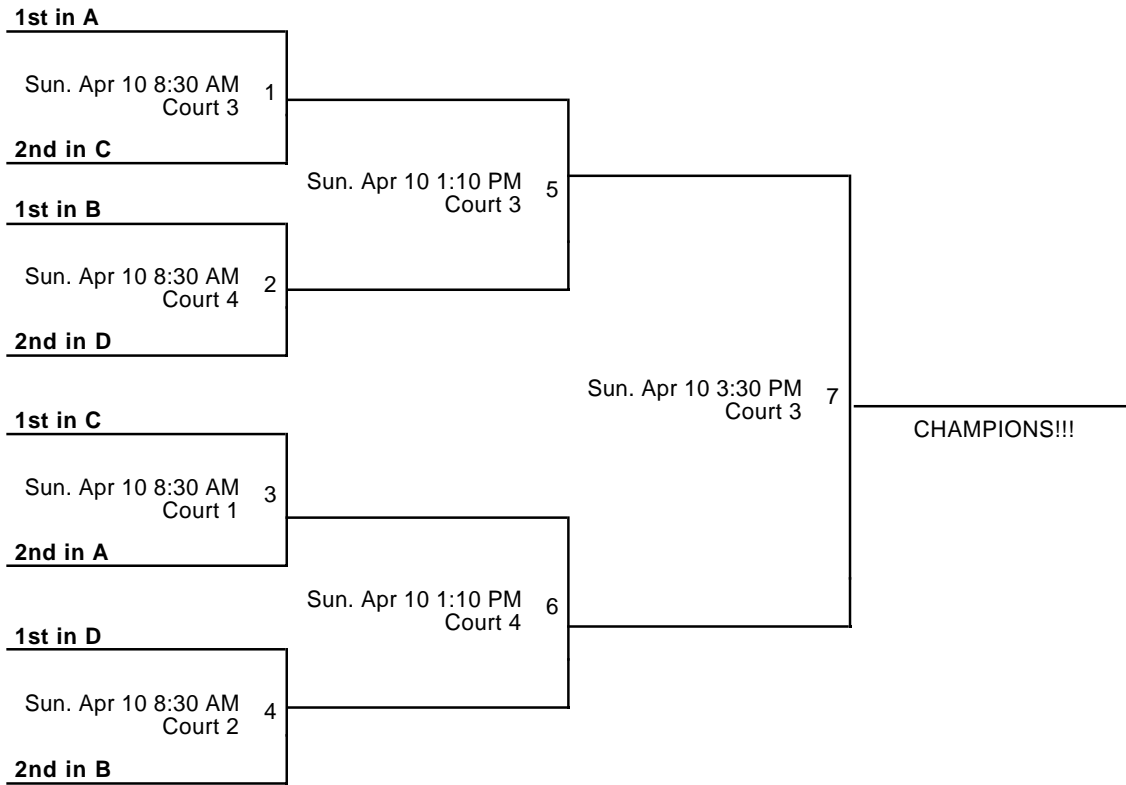

Courts

Court 3 - McCowan MS

Court 4 - McCowan MS

Powered by Exposure Basketball Events

6th Annual Queen of the Court Classic
**6th Grade Girls Championship
 Bracket (ELITE DIVISION)**

Apr 8-10, 2016

Court 1 - Desoto East JH Court 2 - Desoto East JH Court 3 - McCowan MS Court 4 - McCowan MS