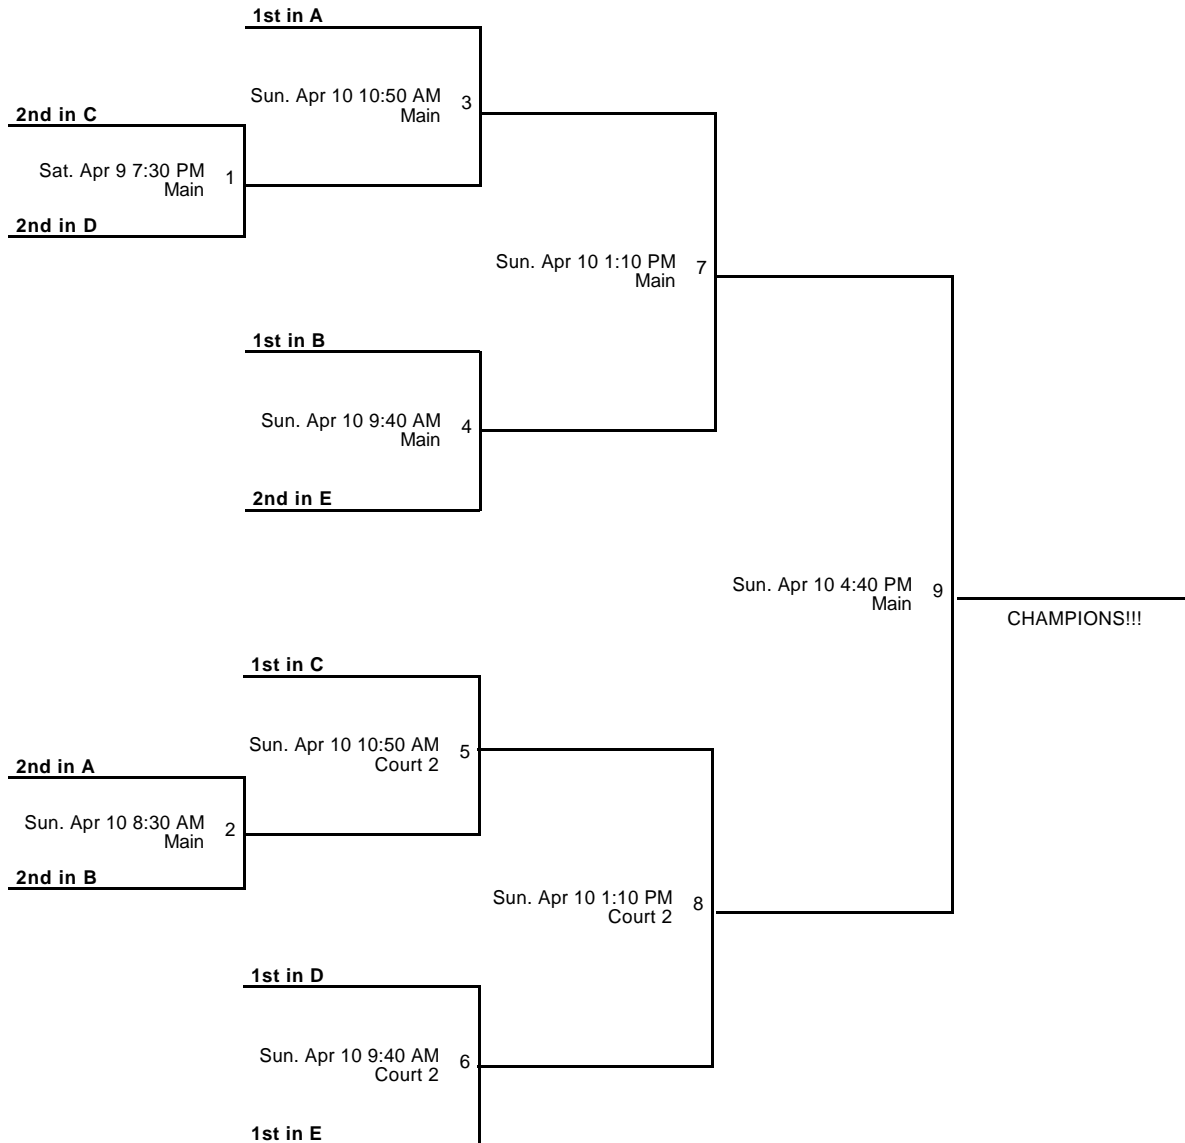

Courts

Main - Desoto HS

Court 2 - Desoto HS

Court 3 - Desoto HS

Powered by Exposure Basketball Events

6th Annual Queen of the Court Classic
8th Grade Girls Championship
Bracket (ELITE DIVISION)

Apr 8-10, 2016